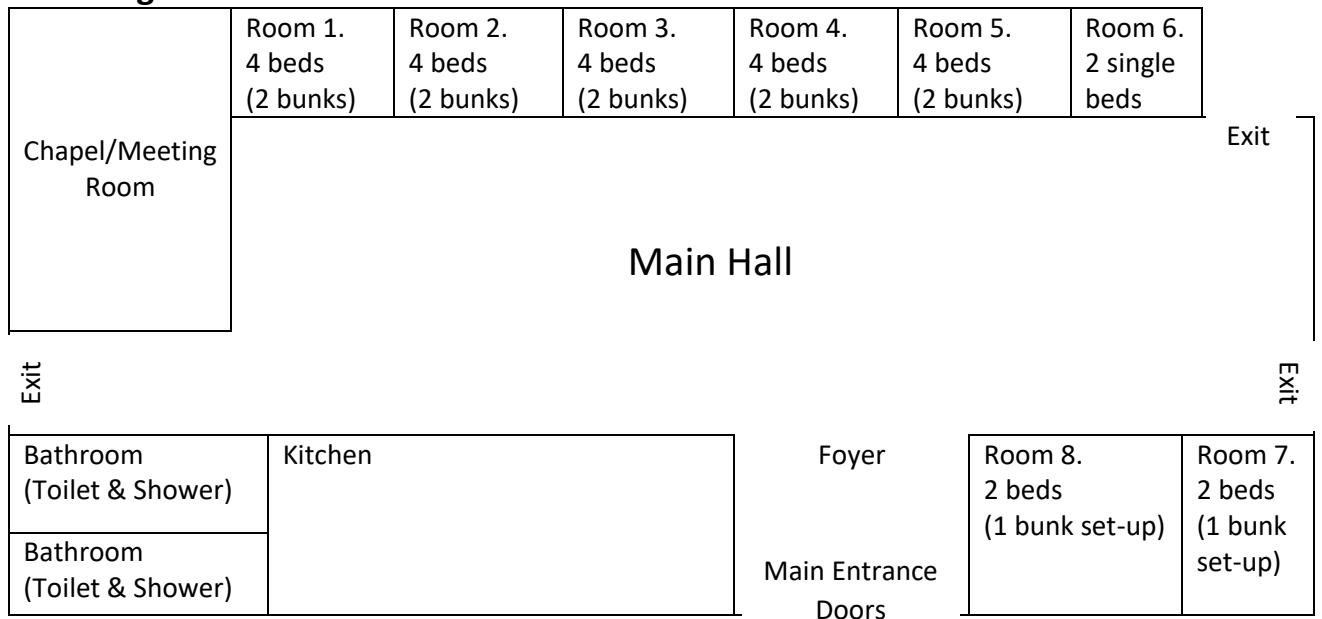

HOLYground Parua Bay Christian Camp - Beds/Bunk Layout

Guideline Only. This is NOT to scale.

July 2024

Hall at ground level – Rooms off the hall.

Downstairs Male Dormitories The dormitory is 9m x 10m.

There are 24 beds divided into 9 bays each having 4 beds (2 bunks)

Downstairs Female Dormitories The dormitory is 9m x 14m.

There are 33 beds made up of 16 bunks and 1 single bed.