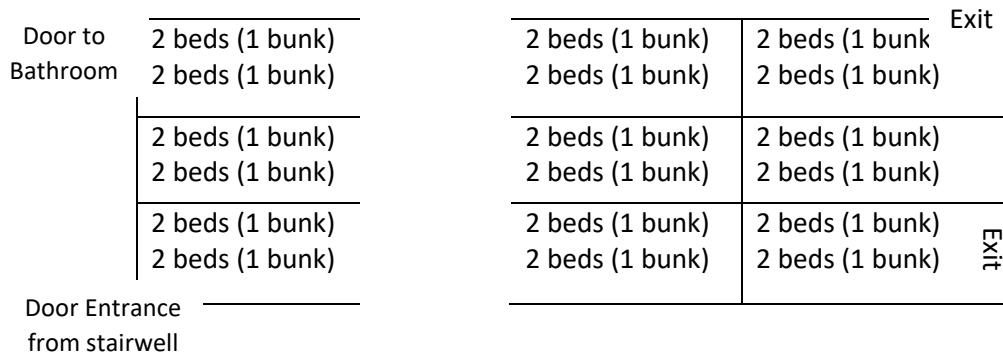

HOLYground Parua Bay Christian Camp - Beds/Bunk Layout

Guideline Only. This is NOT to scale.

July 2024

Hall at ground level – Rooms off the hall.

Downstairs Male Dormitories The dormitory is 9m x 10m.

There are 24 beds divided into 9 bays each having 4 beds (2 bunks)

Downstairs Female Dormitories The dormitory is 9m x 14m.

There are 33 beds made up of 16 bunks and 1 single bed.